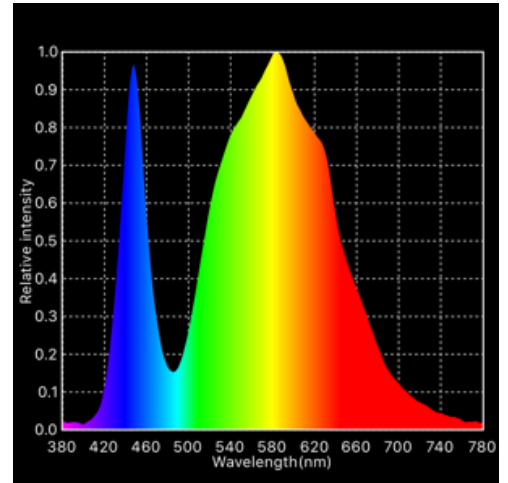

NIMBUS LED HALO PHOTOMETRIC SCORE CARD – COOL WHITE

CCT	3985 K
DUV	-0.0017
CRI	75
CQS	73
RE(R1-15)	66
TLCI Qa)	50.2
TM-30-15 rf	85
TM-30-15 rg	96