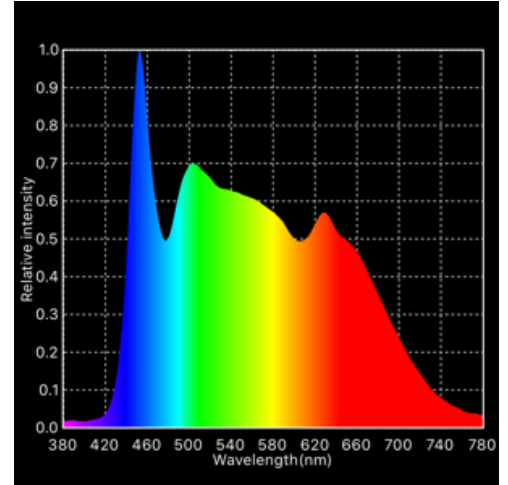

VIDEO CONFERENCE LIGHTING

Photometric Performance NMB-SIDE KICK note all measurements taken w. LED warm up time of 20 Min.

NIMBUS LED SIDE KICK PHOTOMETRIC SCORE CARD – 6000K SETTING

CCT	5939 K
DUV	0.0099
CRI	96
CQS	95
RE(R1-15)	94
TLCI Qa)	98.7
TM-30-15 rf	92
TM-30-15 rg	97