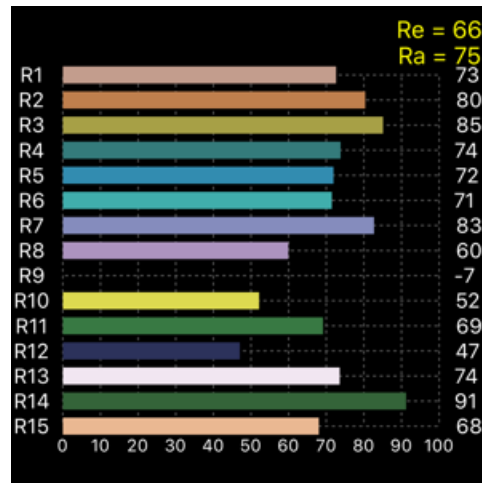

NIMBUS LED SIDE KICK PHOTOMETRIC SCORE CARD – 4200K SETTING

CCT	4142 K
DUV	-0.0004
CRI	97
CQS	98
RE(R1-15)	96
TLCI Qa)	99.1
TM-30-15 rf	95
TM-30-15 rg	101

VIDEO CONFERENCE LIGHTING

Photometric Performance NMB-SIDE KICK note all measurements taken w. LED warm up time of 20 Min.

NIMBUS LED SIDE KICK PHOTOMETRIC SCORE CARD – 6000K SETTING

CCT	5939 K
DUV	0.0099
CRI	96
CQS	95
RE(R1-15)	94
TLCI Qa)	98.7
TM-30-15 rf	92
TM-30-15 rg	97

Photometric Performance NMB-HALO note all measurements taken w. LED warm up time of 20 Min.

NIMBUS LED HALO PHOTOMETRIC SCORE CARD – COOL WHITE

CCT	3985 K
DUV	-0.0017
CRI	75
CQS	73
RE(R1-15)	66
TLCI Qa)	50.2
TM-30-15 rf	85
TM-30-15 rg	96

VIDEO CONFERENCE LIGHTING

Specifications (NMB-SIDE KICK)

Materials: Corrosion-resistant materials and hardware.
Display: OLED screen
Control: Manual Push button
Light Engine : 180 LEDs
Light Output: 600 Lumens @ 4200K
CCT Range: 3000K - 6000K
Battery: 4500mAH (Charge time 3 hrs)
Wattage: 8W
USB Power Through: 5V - 1 Amp
Charging Port: - Type C
Power Factor : ≥ 0.9
Weight: 7.2 oz (204 G)
Dimensions: 5.51" x 2.87" x .39" (140mm x 73mm x 10mm)
Body Color : Black
Warranty: 5 Years and 1 Day
Support: Supported Forever - Free phone and online Tech support for the life of your product.

Specifications (NMB-HALO)

Materials: Corrosion-resistant materials and hardware.
Control: Manual Push button (4 button Cord switch control)
Light Engine : 222 LED Soft Light color tunable
Light Output: 550 LUX @ .5M (51Fc. @ 1'-6")
CCT Range: 3000K - 6000K
Power: 5V / 2A.
Wattage: 10 W.
USB Power Through: 5V - 2 Amp
Weight: 2.8oz (79.3 G)
Dimensions: 6.25" x 6.25" x .75" (158mm x 158mm x 19mm)
Body Color : Black
Warranty: 5 Years and 1 Day
Support: Supported Forever - Free phone and online Tech support for the life of your product.