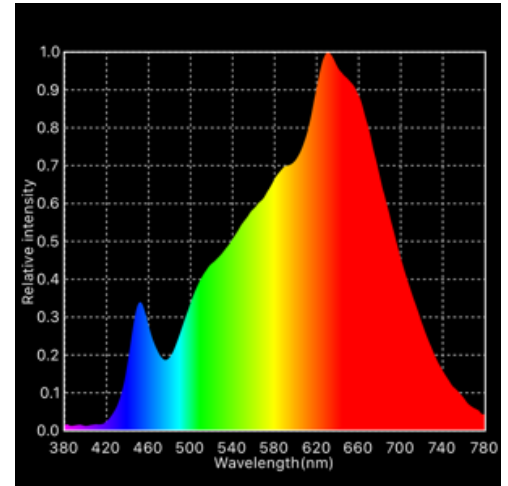

VIDEO CONFERENCE LIGHTING

Photometric Performance NMB-SIDE KICK note all measurements taken w. LED warm up time of 20 Min.

NIMBUS LED SIDE KICK PHOTOMETRIC SCORE CARD – 3000K SETTING

CCT	2862 K
DUV	-0.0001
CRI	99
CQS	98
RE(R1-15)	98
TLCI Qa)	99
TM-30-15 rf	96
TM-30-15 rg	102