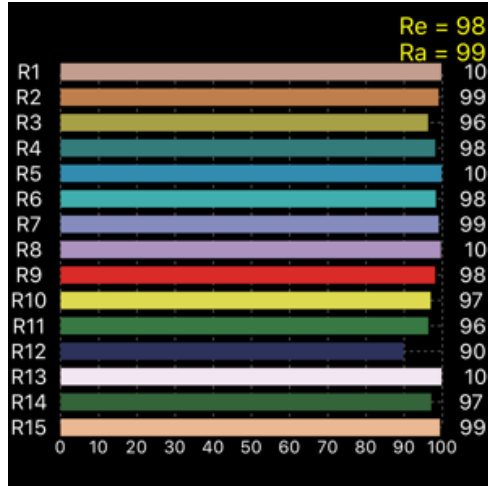

VIDEO CONFERENCE LIGHTING

Photometric Performance NMB-SIDE KICK note all measurements taken w. LED warm up time of 20 Min.

NIMBUS LED SIDE KICK PHOTOMETRIC SCORE CARD – 3000K SETTING

CCT	2862 K
DUV	-0.0001
CRI	99
CQS	98
RE(R1-15)	98
TLCI Qa)	99
TM-30-15 rf	96
TM-30-15 rg	102