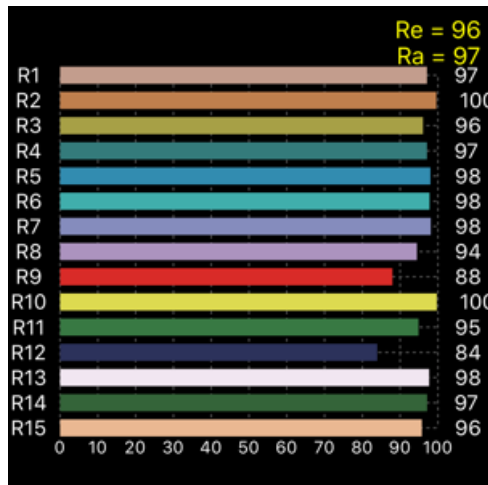

VIDEO CONFERENCE LIGHTING

Photometric Performance NMB-SIDE KICK note all measurements taken w. LED warm up time of 20 Min.

NIMBUS LED SIDE KICK PHOTOMETRIC SCORE CARD – 3000K SETTING

CCT	2862 K
DUV	-0.0001
CRI	99
CQS	98
RE(R1-15)	98
TLCI Qa)	99
TM-30-15 rf	96
TM-30-15 rg	102

NIMBUS LED SIDE KICK PHOTOMETRIC SCORE CARD – 4200K SETTING

CCT	4142 K
DUV	-0.0004
CRI	97
CQS	98
RE(R1-15)	96
TLCI Qa)	99.1
TM-30-15 rf	95
TM-30-15 rg	101

VIDEO CONFERENCE LIGHTING

Photometric Performance NMB-SIDE KICK note all measurements taken w. LED warm up time of 20 Min.