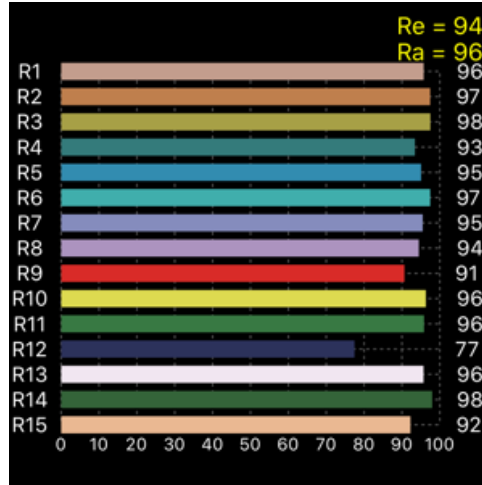

NIMBUS LED SIDE KICK PHOTOMETRIC SCORE CARD – 4200K SETTING

CCT	4142 K
DUV	-0.0004
CRI	97
CQS	98
RE(R1-15)	96
TLCI Qa)	99.1
TM-30-15 rf	95
TM-30-15 rg	101

VIDEO CONFERENCE LIGHTING

Photometric Performance NMB-SIDE KICK note all measurements taken w. LED warm up time of 20 Min.

NIMBUS LED SIDE KICK PHOTOMETRIC SCORE CARD – 6000K SETTING

CCT	5939 K
DUV	0.0099
CRI	96
CQS	95
RE(R1-15)	94
TLCI Qa)	98.7
TM-30-15 rf	92
TM-30-15 rg	97

Photometric Performance NMB-HALO note all measurements taken w. LED warm up time of 20 Min.