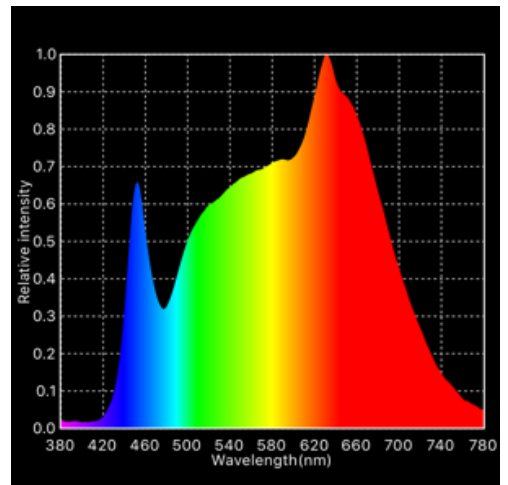

NIMBUS LED SIDE KICK PHOTOMETRIC SCORE CARD – 4200K SETTING

CCT	4142 K
DUV	-0.0004
CRI	97
CQS	98
RE(R1-15)	96
TLCI Qa)	99.1
TM-30-15 rf	95
TM-30-15 rg	101